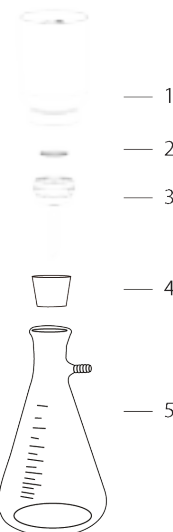

Filtration | stainless steel

Filter Ø47mm, 100ml / 500ml stainless steel filter holder

Ideal for:

- filtration requiring the sterilization such as microbiology test or use for purification of corrosive liquid, solvent, etc.

VF2 - silicone stopper
Ø47mm, 100ml

VF11 - silicone stopper
Ø47mm, 500ml

SPIN-LOCK CONNECTIONS

VF2

| VF2 - 100ml funnel | | | | | |
|--------------------|--|--------------------|---------|-----------------|-----------------|
| # | Item | Material | Size | Order number | |
| | 47mm Stainless steel filtration set, complete | | | | 00829 167200-02 |
| | 47mm Stainless steel filtration set, filter holder | | | | 00829 167103-10 |
| | Filter holder | Stainless steel | Ø47mm | | |
| 1 | Funnel | Stainless steel | 100 ml | 00829 167103-61 | |
| 2 | Support screen | Stainless steel | | 00829 167100-31 | |
| 3 | Support base | Stainless steel | | 00829 167103-60 | |
| 4 | Stopper | Silicone | No. 8 | 00829 167110-16 | |
| 5 | Receiver flask | Borosilicate glass | 1000 ml | 00829 167300-08 | |
| 6 | Fixing sucker | Silicone | | 00829 167200-45 | |

| VF11 - 500ml funnel | | | | | |
|---------------------|--|--------------------|---------|-----------------|-----------------|
| # | Item | Material | Size | Order number | |
| | 47mm Stainless steel filtration set, complete | | | | 00829 167200-11 |
| | 47mm Stainless steel filtration set, filter holder | | | | 00829 180100-50 |
| | Filter holder | Stainless steel | Ø47mm | | |
| 1 | Funnel | Stainless steel | 500 ml | 00829 167103-65 | |
| 2 | Support screen | Stainless steel | | 00829 167100-31 | |
| 3 | Support base | Stainless steel | | 00829 167103-60 | |
| 4 | Stopper | Silicone | No. 18 | 00829 167110-18 | |
| 5 | Receiver flask | Borosilicate glass | 2000 ml | 00829 167200-13 | |