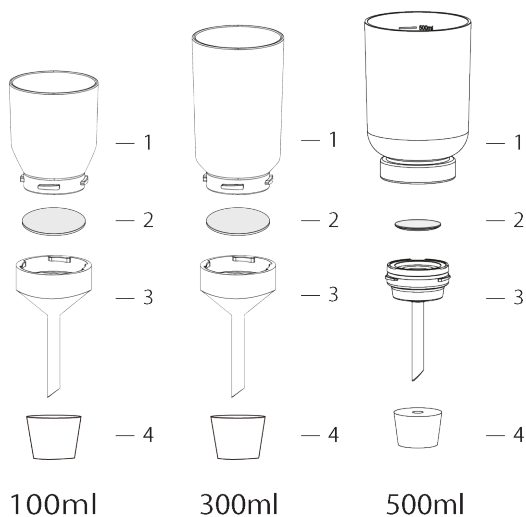

LF 33

Filter holder | stainless steel

Filter Ø47mm, 100ml - 500ml stainless steel filter holder

Features:

- spin-lock connection facilitates fast and stable installation without clamp
- stainless steel funnel offers excellent chemical resistance and can be sterilized

SPIN-LOCK CONNECTIONS

| 100ml / 300ml / 500ml stainless steel filter holder | | | | |
|---|---|-----------------|--------------------------------------|---|
| # | Item | Material | Size | Order number |
| | 100ml, 47mm stainless steel filter holder, complete | | | 00829 167103-10 |
| | 300ml, 47mm stainless steel filter holder, complete | | | 00829 167103-30 |
| | 500ml, 47mm stainless steel filter holder, complete | | | 00829 180100-50 |
| 1 | Funnel | Stainless steel | 100 ml 300 ml 500 ml | 00829 167103-61 00829 167103-63 00829 167103-65 |
| 2 | Support screen | Stainless steel | | 00829 167100-31 |
| 3 | Support base | Stainless steel | | 00829 167103-60 |
| 4 | Stopper | Silicone | No. 16 (100/300ml) No. 18 (500ml) | 00829 167110-17 00829 167110-18 |