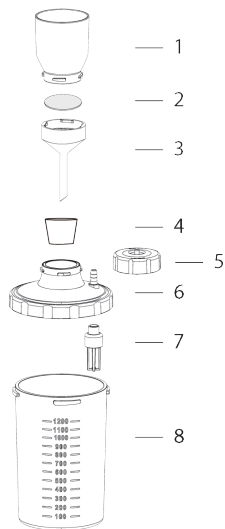

VF11

Filtration | stainless steel

Filter Ø47mm, 100ml / 300ml stainless steel filter holder

Features:

- spin-lock connection facilitates fast and stable installation without clamp
- stainless steel funnel offers excellent chemical resistance and can be sterilized
- built-in overflow protection to keep the filtrate from overflowing when waste bottle is full

LF 32 - PC receiver flask
Ø47mm, 100ml

LF 33 - PC receiver flask
Ø47mm, 300ml

SPIN-LOCK CONNECTIONS

LF 32

| LF 32 - 100ml funnel | | | | | | |
|----------------------|--|-----------------|---------|--------------------|--------------------|--|
| # | Item | Material | Size | Order number | | |
| | 47mm stainless steel filtration set, complete | | | | 00829 197010-32 | |
| | 47mm stainless steel filtration set, filter holder | | | | 00829 167103-10 | |
| 1 | Filter | Stainless steel | Ø47mm | | | |
| 2 | Funnel | Stainless steel | 100 ml | 00829 167103-61 | | |
| 3 | Support screen | Stainless steel | | 00829 167100-31 | | |
| 4 | Support base | Stainless steel | | 00829 167103-60 | | |
| 5 | Stopper | Silicone | No. 16 | 00829 167110-17 | | |
| | PC Waste bottle with cover | | | | 00829 197000-11-PC | |
| 6 | Cap | PP | | 00829 197000-40 | | |
| 7 | Cover | PC | | 00829 197000-32-PC | | |
| | Overflow protection | | | | 00829 197000-39 | |
| 8 | Waste bottle | PC | 1200 ml | 00829 197000-31-PC | | |