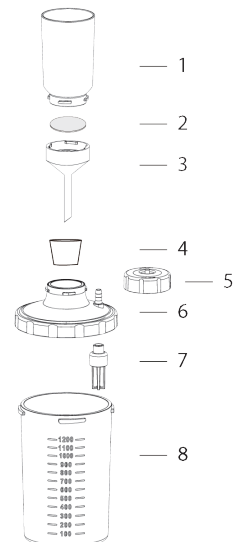

Filtration | stainless steel

Filter Ø47mm, 100ml / 300ml stainless steel filter holder

Features:

- spin-lock connection facilitates fast and stable installation without clamp
- stainless steel funnel offers excellent chemical resistance and can be sterilized
- built-in overflow protection to keep the filtrate from overflowing when waste bottle is full

SPIN-LOCK CONNECTIONS

LF 32 - 100ml funnel						
#	Item	Material	Size	Order number		
	47mm stainless steel filtration set, complete				00829 197010-32	
	47mm stainless steel filtration set, filter holder				00829 167103-10	
1	Filter	Stainless steel	Ø47mm			
2	Funnel	Stainless steel	100 ml	00829 167103-61		
3	Support screen	Stainless steel		00829 167100-31		
4	Support base	Stainless steel		00829 167103-60		
5	Stopper	Silicone	No. 16	00829 167110-17		
	PC Waste bottle with cover				00829 197000-11-PC	
6	Cap	PP		00829 197000-40		
7	Cover	PC		00829 197000-32-PC		
	Overflow protection				00829 197000-39	
8	Waste bottle	PC	1200 ml	00829 197000-31-PC		

LF 33 - 300ml funnel						
#	Item	Material	Size	Order number		
	47mm stainless steel filtration set, complete				00829 197010-33	
	47mm stainless steel filtration set, filter holder				00829 167103-30	
1	Filter	Stainless steel	Ø47mm			
2	Funnel	Stainless steel	300 ml	00829 167103-63		
3	Support screen	Stainless steel		00829 167100-31		
4	Support base	Stainless steel		00829 167103-60		
5	Stopper	Silicone	No. 16	00829 167110-17		
	PC Waste bottle with cover				00829 197000-11-PC	
6	Cap	PP		00829 197000-40		
7	Cover	PC		00829 197000-32-PC		
	Overflow protection				00829 197000-39	
8	Waste bottle	PC	1200 ml	00829 197000-31-PC		

LF 33