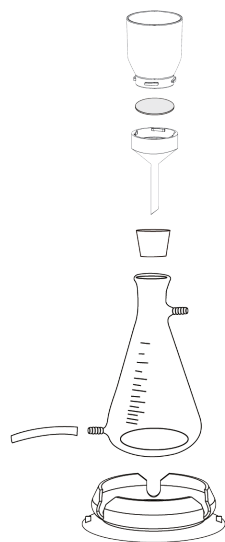

Filtration | stainless steel

Filter Ø47mm, 100ml / 500ml stainless steel filter holder

Ideal for:

- filtration requiring the sterilization such as microbiology test or use for purification of corrosive liquid, solvent, etc.

VF2 - silicone stopper
Ø47mm, 100ml

VF11 - silicone stopper
Ø47mm, 500ml

SPIN-LOCK CONNECTIONS

VF2

| VF2 - 100ml funnel | | | | | |
|--------------------|--|--------------------|---------|-----------------|-----------------|
| # | Item | Material | Size | Order number | |
| | 47mm Stainless steel filtration set, complete | | | | 00829 167200-02 |
| | 47mm Stainless steel filtration set, filter holder | | | | 00829 167103-10 |
| | Filter holder | Stainless steel | Ø47mm | | |
| 1 | Funnel | Stainless steel | 100 ml | 00829 167103-61 | |
| 2 | Support screen | Stainless steel | | 00829 167100-31 | |
| 3 | Support base | Stainless steel | | 00829 167103-60 | |
| 4 | Stopper | Silicone | No. 8 | 00829 167110-16 | |
| 5 | Receiver flask | Borosilicate glass | 1000 ml | 00829 167300-08 | |
| 6 | Fixing sucker | Silicone | | 00829 167200-45 | |

| VF11 - 500ml funnel | | | | | |
|---------------------|--|--------------------|---------|-----------------|-----------------|
| # | Item | Material | Size | Order number | |
| | 47mm Stainless steel filtration set, complete | | | | 00829 167200-11 |
| | 47mm Stainless steel filtration set, filter holder | | | | 00829 180100-50 |
| | Filter holder | Stainless steel | Ø47mm | | |
| 1 | Funnel | Stainless steel | 500 ml | 00829 167103-65 | |
| 2 | Support screen | Stainless steel | | 00829 167100-31 | |
| 3 | Support base | Stainless steel | | 00829 167103-60 | |
| 4 | Stopper | Silicone | No. 18 | 00829 167110-18 | |
| 5 | Receiver flask | Borosilicate glass | 2000 ml | 00829 167200-13 | |