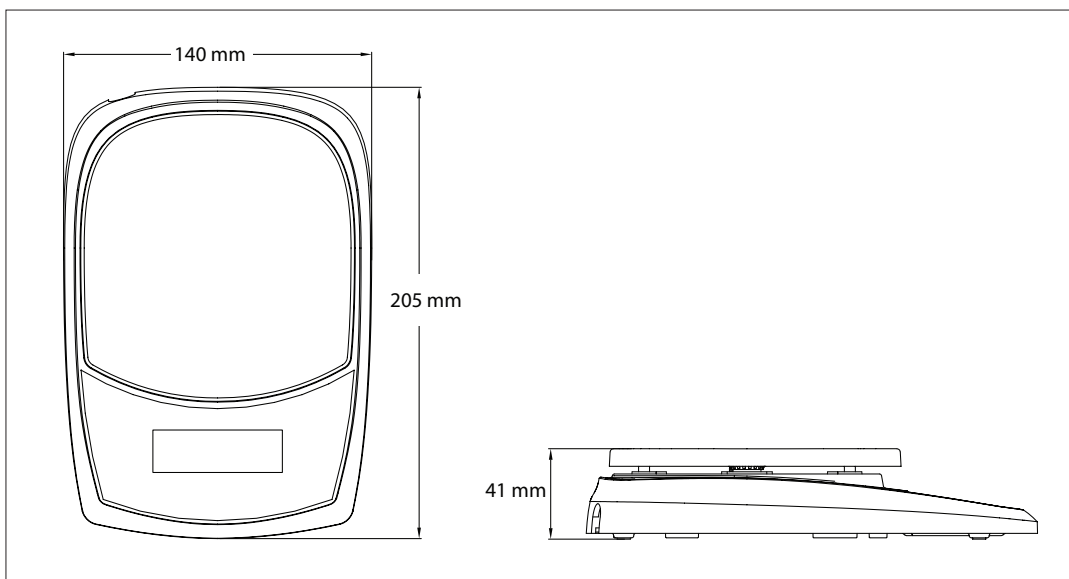

COMPASS™ CR SERIES Portable Scales

Model	CR221	CR621	CR2200	CR5200
Capacity (g)	220	620	2200	5200
Readability (g)	0.1		1	
Span Calibration Mass (Not Included)	200 g	500 g	1 kg	2 kg
Stabilization Time (s)	2			
Construction	ABS housing and pan			
Calibration	User-selectable external span / Digital with external weight			
Tare Range	Full capacity by subtraction			
Weighing Units*	g, ozt, dwt, lb:oz			
Application Modes	Weighing			
Power Requirement	3 AA batteries (included) or AC adapter (not included)			
Typical Battery Life	300 hours			
Display Type	Liquid crystal display (LCD)			
Display Size	15 mm digits			
Pan Size (W × D)	125 × 132 mm			
Balance Dimensions (W × D × H)	140 × 205 × 41 mm			
Shipping Dimensions (W × D × H)	170 × 235 × 55 mm			
Net Weight	0.4 kg			
Shipping Weight	0.6 kg			

* Availability is dependent on model.

Other Standard Features and Equipment

ABS housing and pan, slip-resistant feet, stability indicator, mechanical and software overload/underload protection, auto shut-off

Compliance

- **Product Safety:** IEC/EN 61010-1
- **Electromagnetic Compatibility:** IEC/EN 61326-1 Class B, Basic environments; FCC Part 15 Class B; Canada ICES-003 Class B
- **Compliance Marks:** CE; RCM

Accessories

Carrying Case	30467763
Bowl, 1050 mL	80850075
Adapter with plugs (EU-US-UK-AU-KR).....	30467987
Adapter, 12V 0.5A, fixed UK plug	30043166

Dimensions